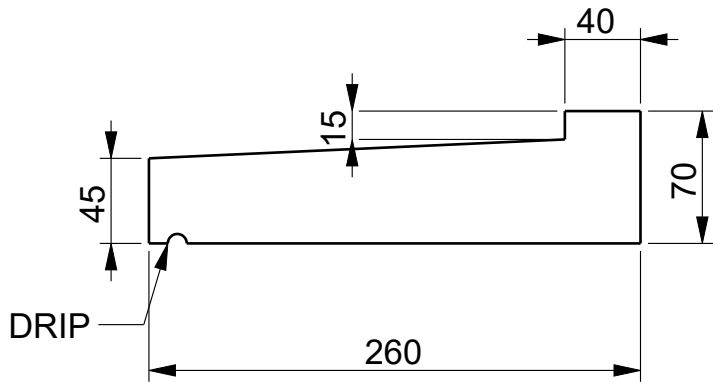

SECTION VIEW  
W019

900
1200
Available Lengths (A)

MODEL NAME	W019
DESCRIPTION	WINDOWSILL