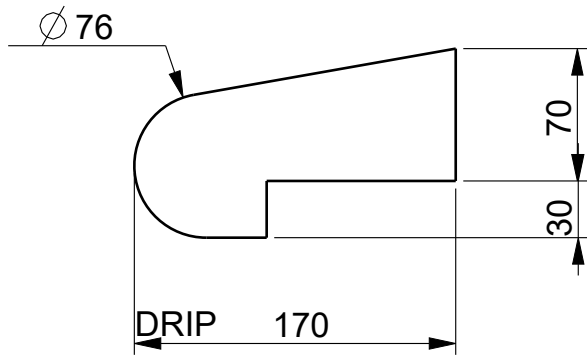

SECTION VIEW
W002

900
1200
Available Lengths (A)

MODEL NAME	W002
DESCRIPTION	WINDOWSILL