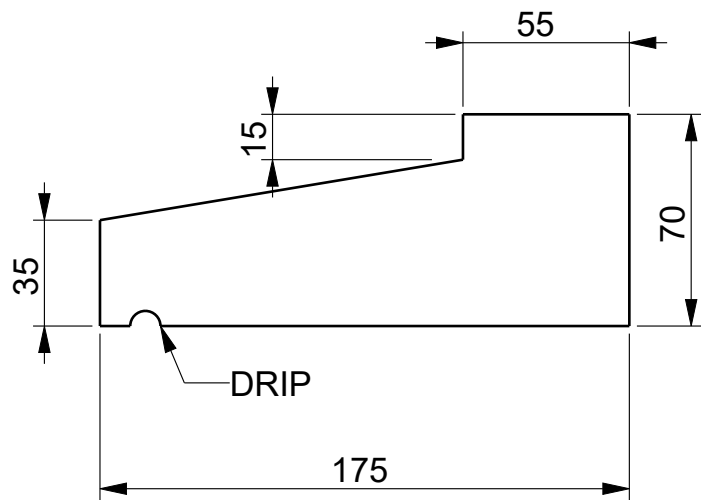

SECTION VIEW
W015

1200
Available Lengths (A)

MODEL NAME	W015
DESCRIPTION	WINDOWSILL