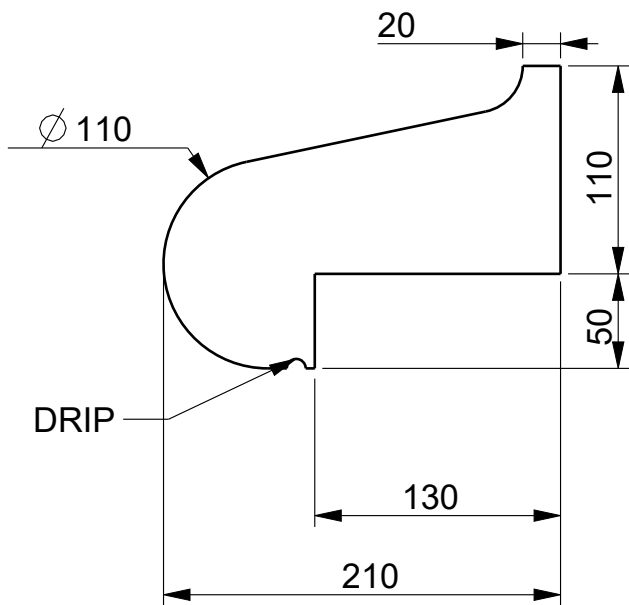

SECTION VIEW  
W006

1200
Available Lengths (A)

MODEL NAME	W006
DESCRIPTION	WINDOWSILL