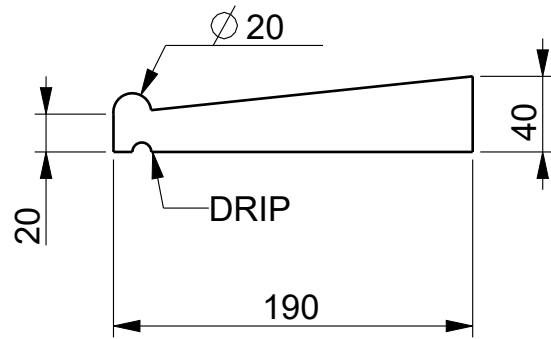

Type D

SECTION VIEW W009

500
Available Lengths (A)

MODEL NAME	W009
DESCRIPTION	WINDOWSILL