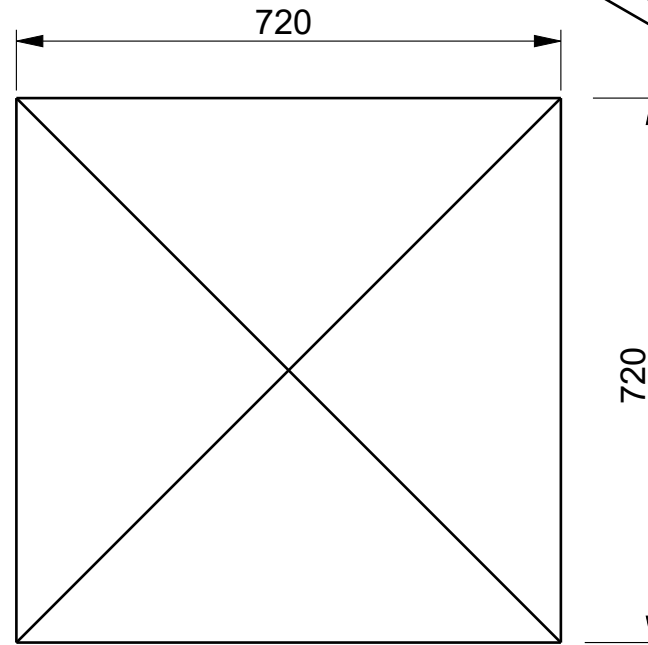

SECTION VIEW
C055

MODEL NAME

C055

DESCRIPTION

Wall Cap Pitch