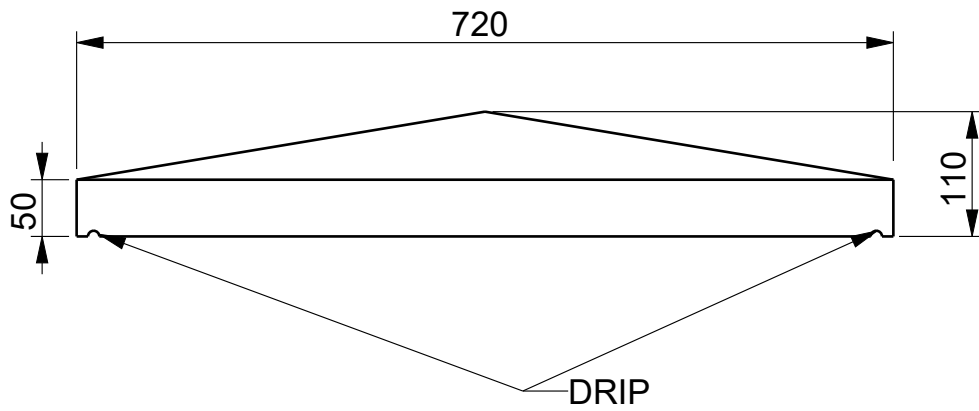

SECTION VIEW
C055

MODEL NAME

C055

DESCRIPTION

Wall Cap Pitch