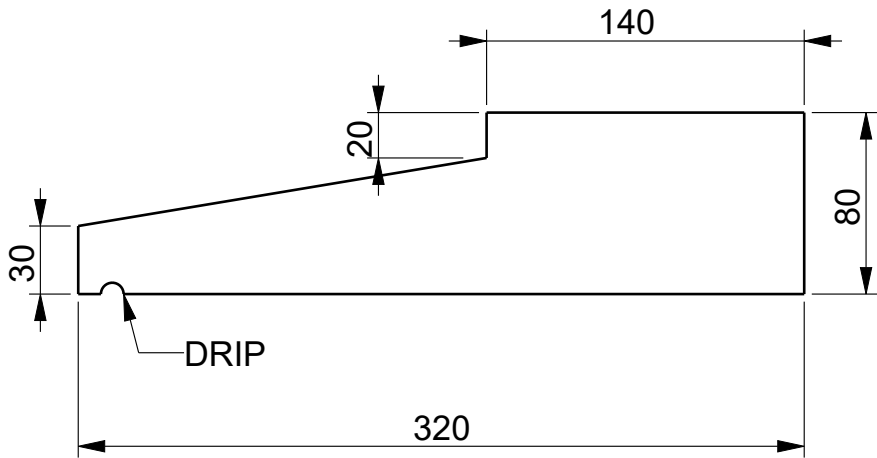

SECTION VIEW
W032

1000
Available Lengths (A)

MODEL NAME	W032
DESCRIPTION	WINDOWSILL