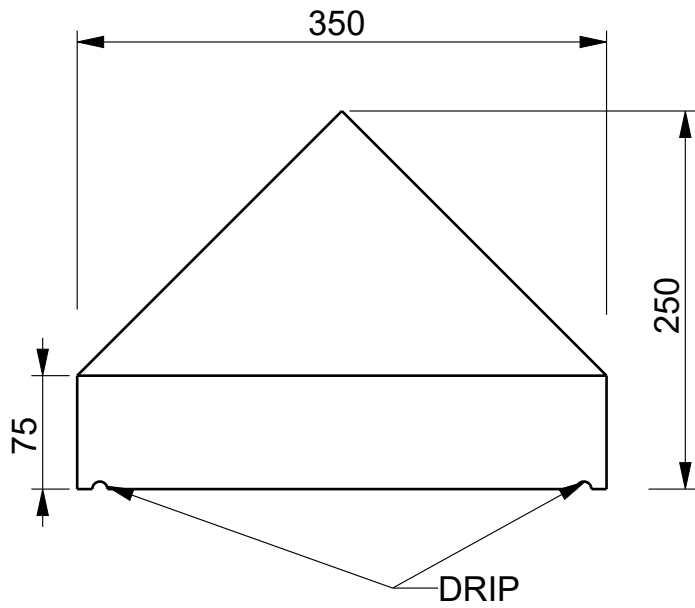

SECTION VIEW
C060

MODEL NAME

C060

DESCRIPTION

Wall Cap Pitch