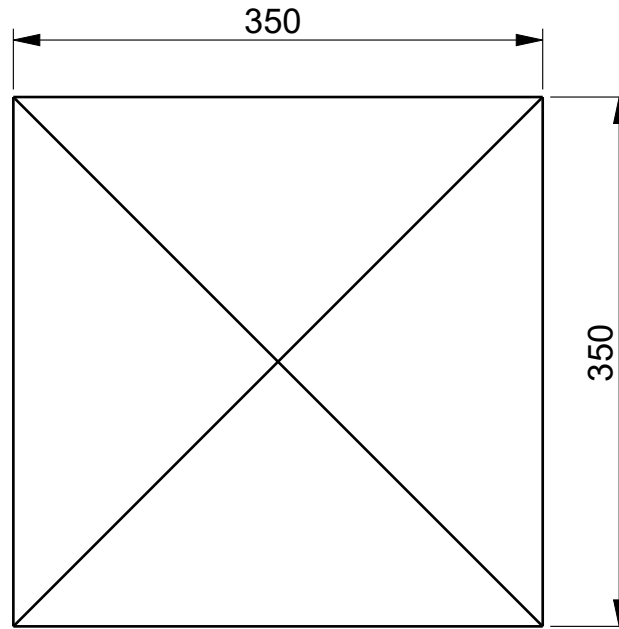

SECTION VIEW
C060

MODEL NAME

C060

DESCRIPTION

Wall Cap Pitch