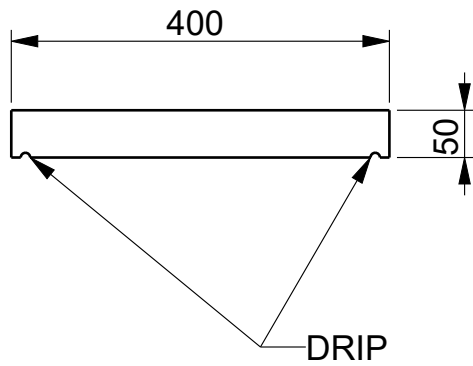

SECTION VIEW
C020

MODEL NAME

C020

DESCRIPTION

Wall Coping Flat