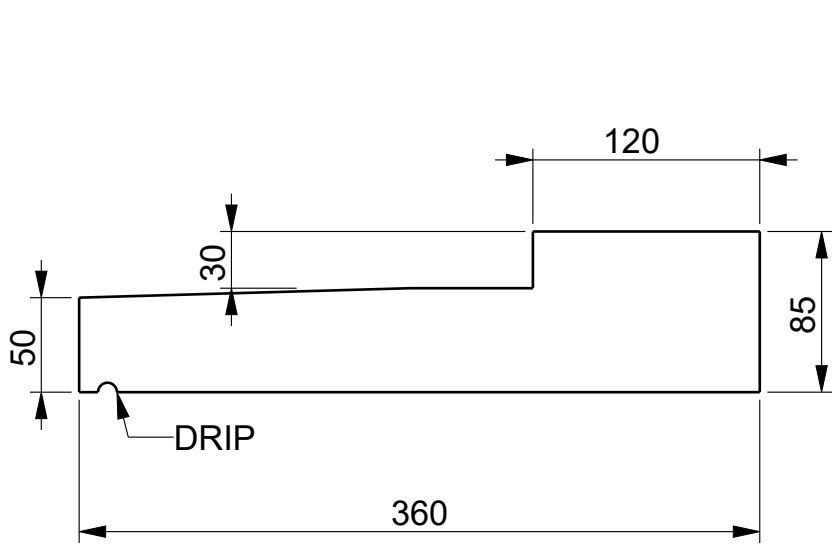

SECTION VIEW  
W023

600
1000
Available Lengths (A)

MODEL NAME	W023
DESCRIPTION	WINDOWSILL