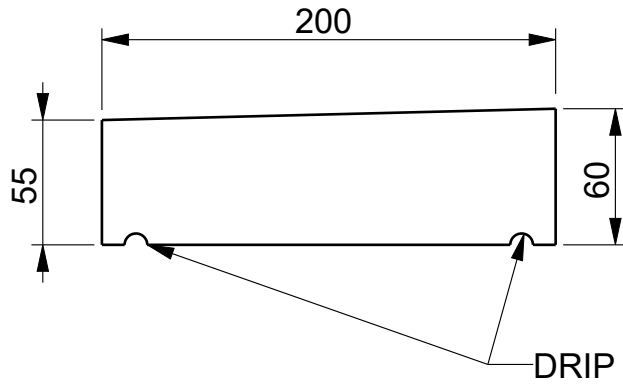

SECTION VIEW  
C006

MODEL NAME

C006

DESCRIPTION

Wall Coping Sloped