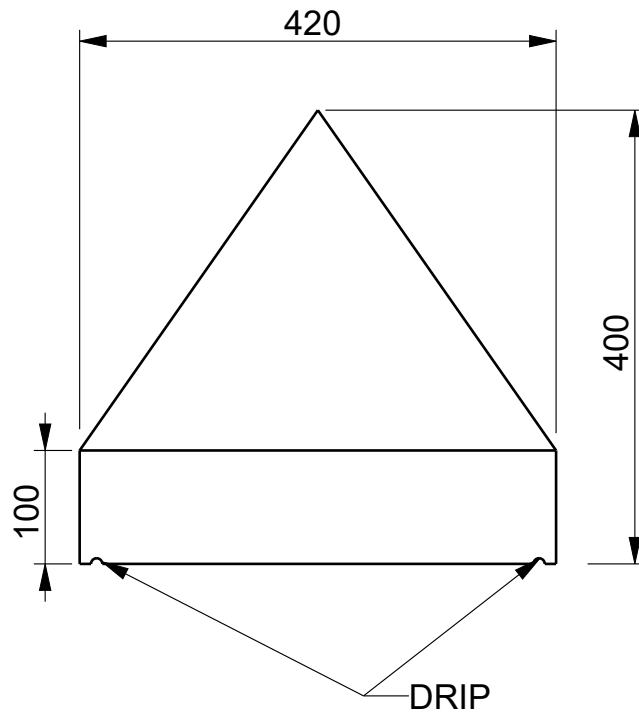

SECTION VIEW
C058

MODEL NAME

C058

DESCRIPTION

Wall Cap Pitch