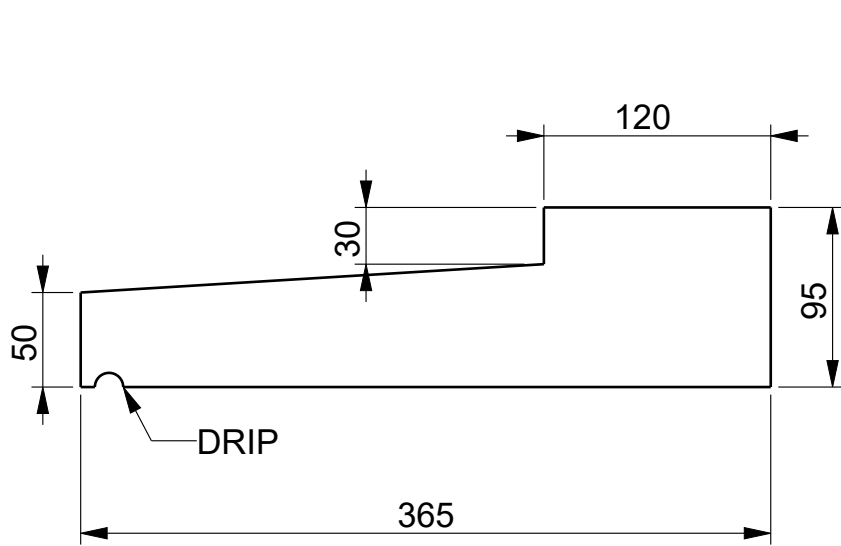

SECTION VIEW
W018

600
900
Available Lengths (A)

MODEL NAME	W018
DESCRIPTION	WINDOWSILL