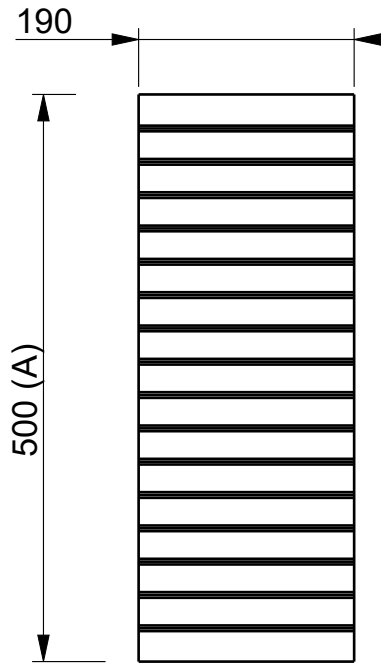

Section VIEW
C070

500
240
Available Lengths (A)

MODEL NAME	C070
DESCRIPTION	Low cost Windowsill