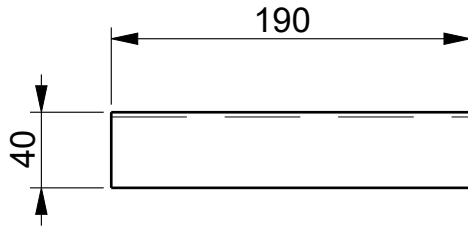

Section VIEW
C070

500
240
Available Lengths (A)

MODEL NAME	C070
DESCRIPTION	Low cost Windowsill