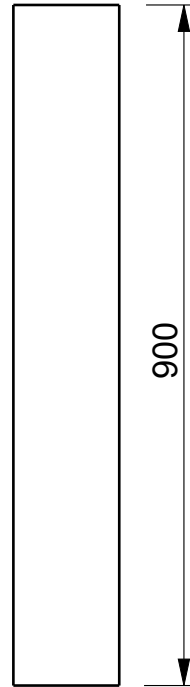

SECTION VIEW  
C032

MODEL NAME

C032

DESCRIPTION

Wall Coping Sloped