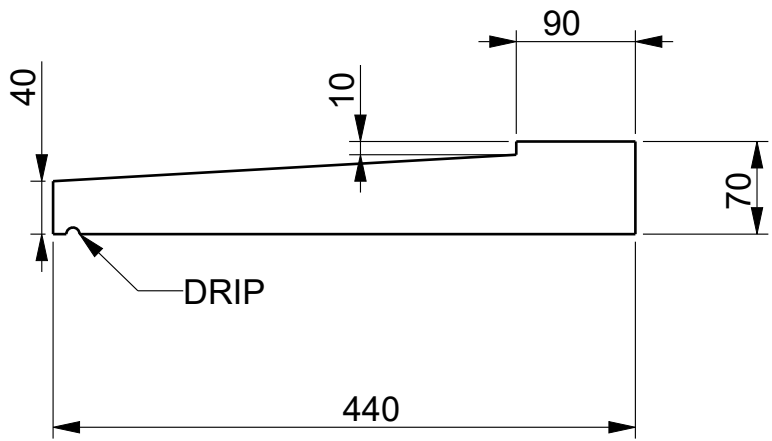

SECTION VIEW
W003

1200
Available Lengths (A)

MODEL NAME	W004
DESCRIPTION	WINDOWSILL