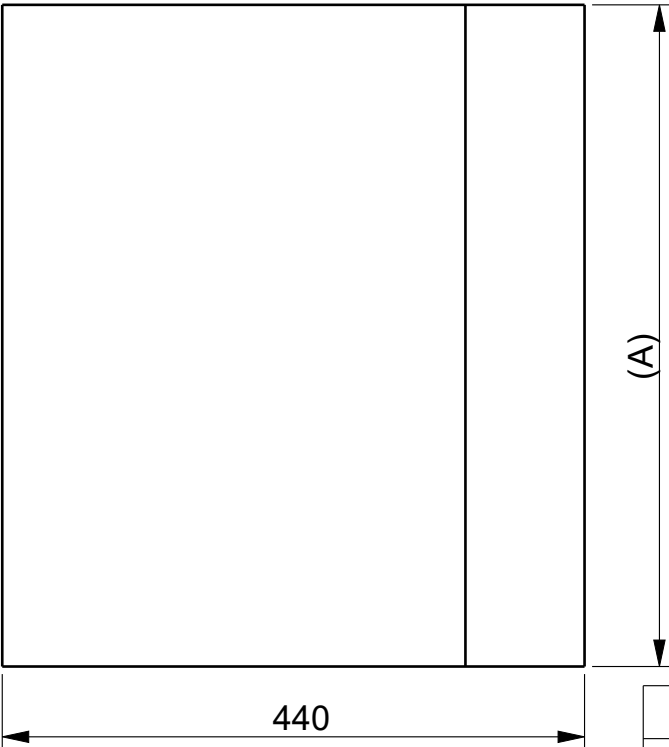

SECTION VIEW
W003

1200
Available Lengths (A)

MODEL NAME	W004
DESCRIPTION	WINDOWSILL