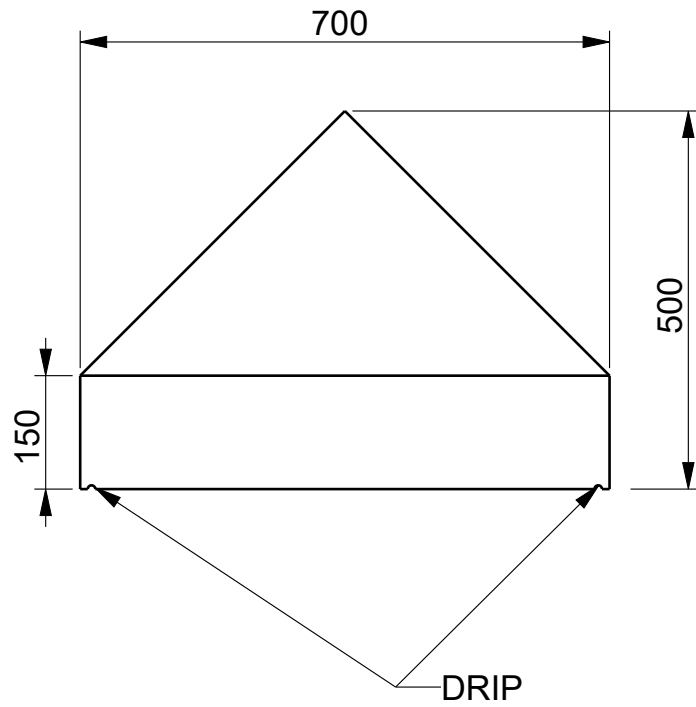

SECTION VIEW
C059

MODEL NAME

C059

DESCRIPTION

Wall Cap Pitch