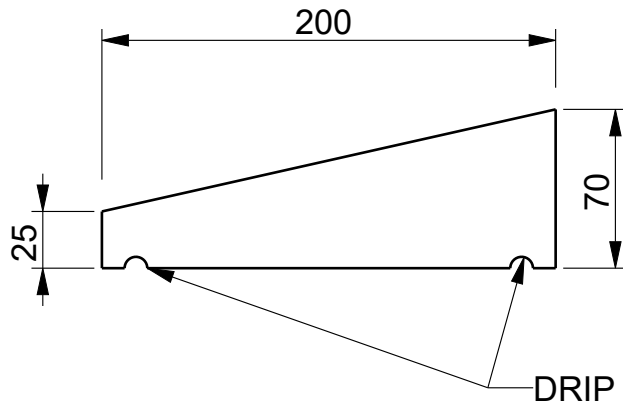

SECTION VIEW  
C005

MODEL NAME

C005

DESCRIPTION

Wall Coping Sloped