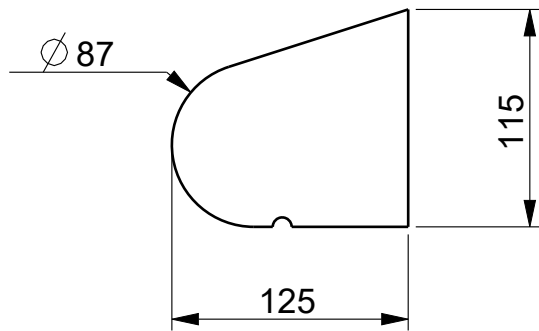

SECTION VIEW

500
Available Lengths (A)

MODEL NAME	W001
DESCRIPTION	WINDOWSILL