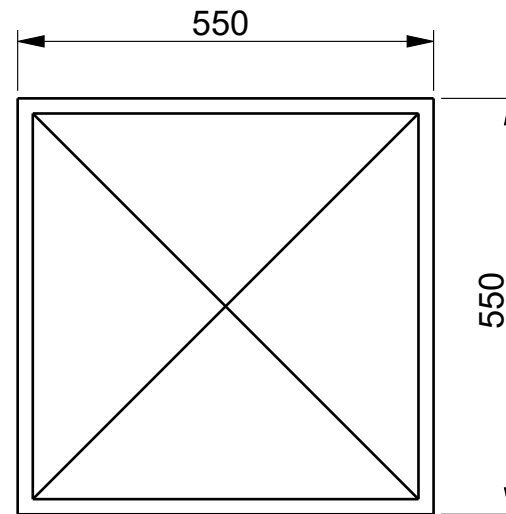

SECTION VIEW
C056

MODEL NAME

C056

DESCRIPTION

Wall Cap Pitch