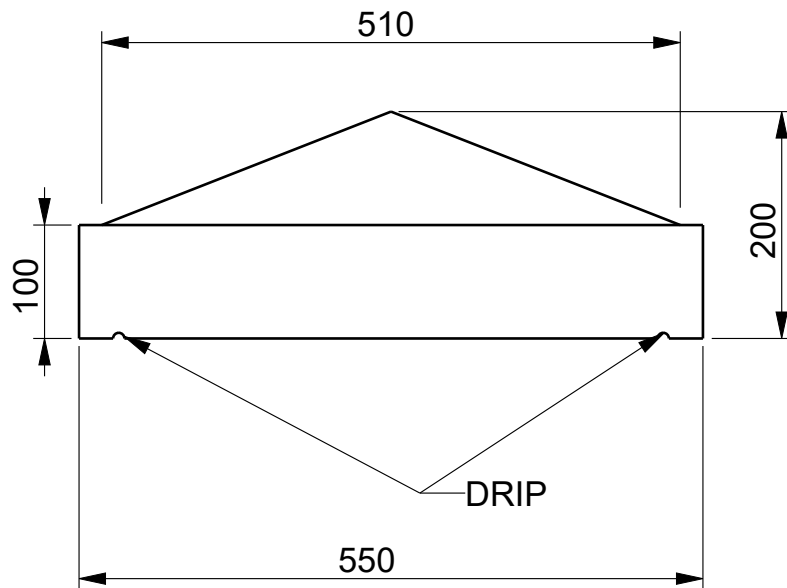

SECTION VIEW
C056

MODEL NAME

C056

DESCRIPTION

Wall Cap Pitch