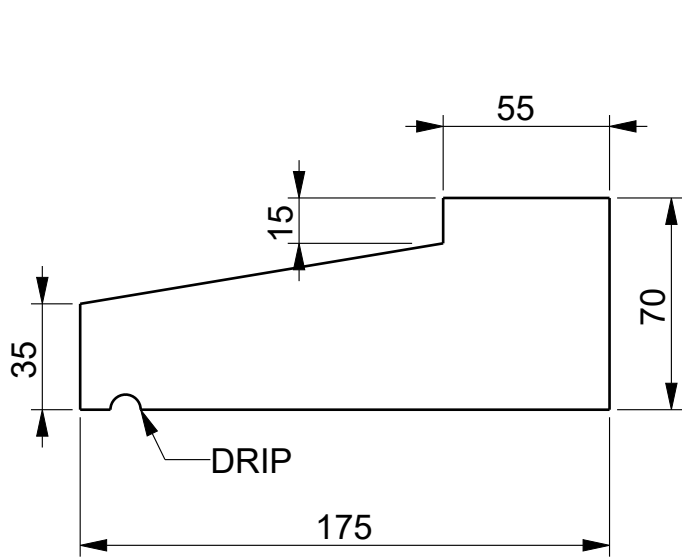

SECTION VIEW  
W022

600
1000
Available Lengths (A)

MODEL NAME	W022
DESCRIPTION	WINDOWSILL