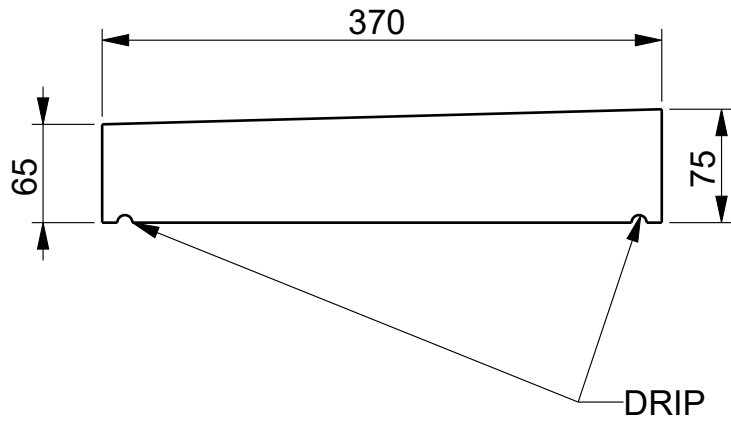

SECTION VIEW
C011

MODEL NAME

C011

DESCRIPTION

Wall Coping Sloped