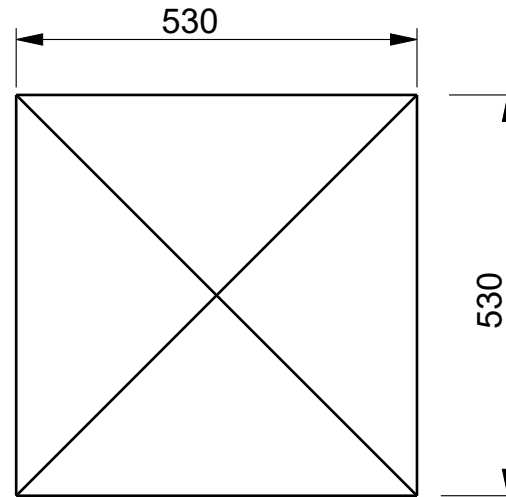

SECTION VIEW
C042

MODEL NAME

C042

DESCRIPTION

Wall Cap Pitch