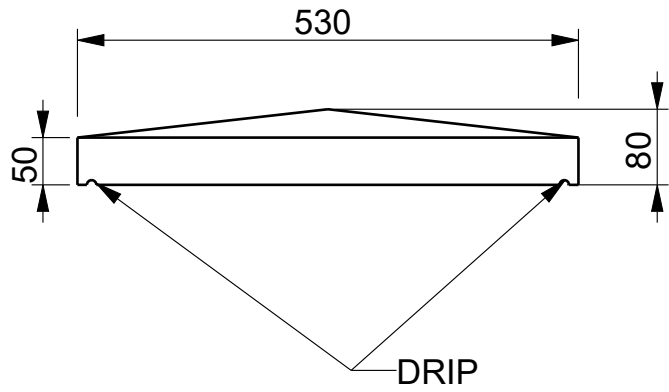

SECTION VIEW
C042

MODEL NAME

C042

DESCRIPTION

Wall Cap Pitch