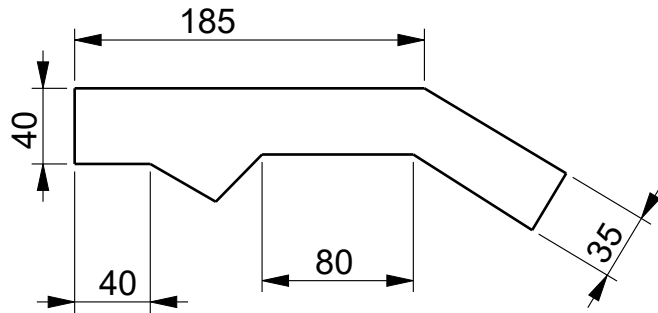

Type A

SECTION VIEW W033

600
900
1200
Available Lengths (A)

MODEL NAME	W033
DESCRIPTION	WINDOWSILL