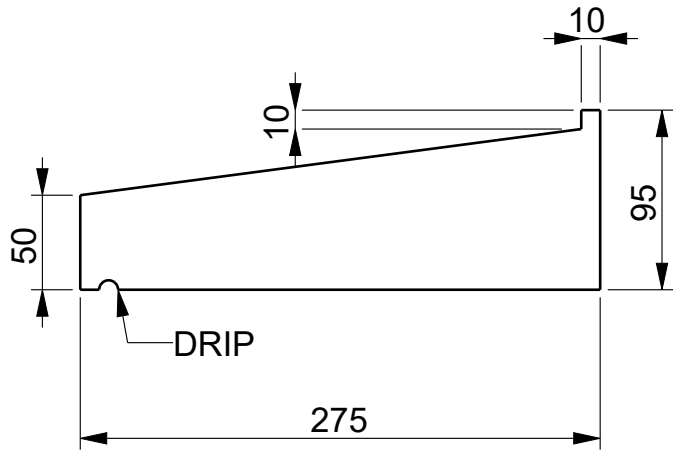

SECTION VIEW  
W017

600
900
Available Lengths (A)

MODEL NAME	W017
DESCRIPTION	WINDOWSILL