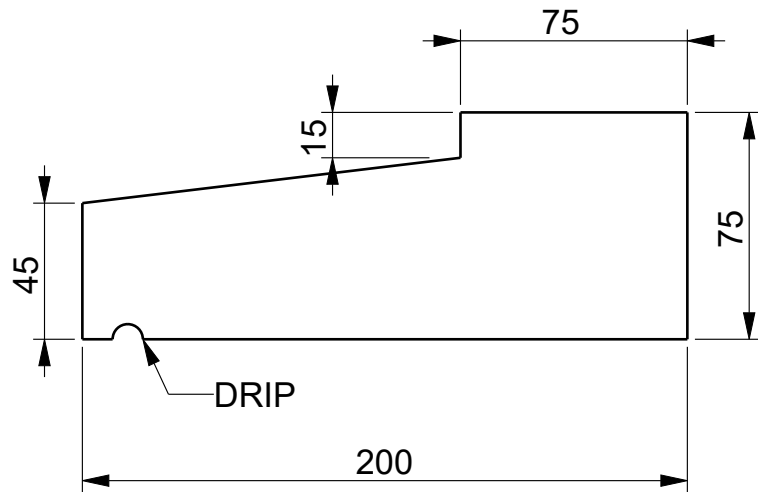

SECTION VIEW  
W020

1460
Available Lengths (A)

MODEL NAME	W020
DESCRIPTION	WINDOWSILL