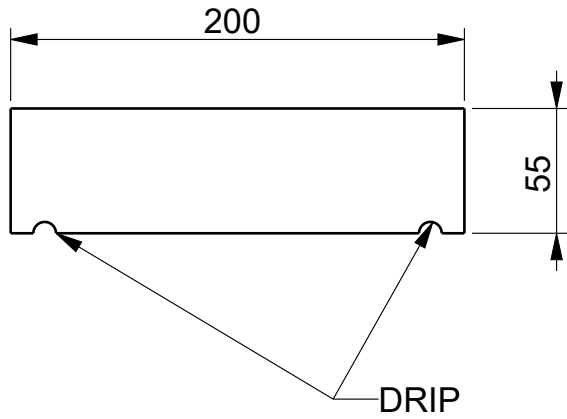

SECTION VIEW
C018

1800
1500
900
Available Lengths (A)

MODEL NAME

C018

DESCRIPTION

Wall Coping Flat