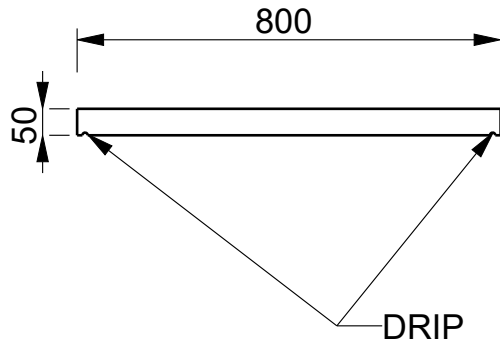

SECTION VIEW
C065

MODEL NAME

C065

DESCRIPTION

Wall Cap Pitch