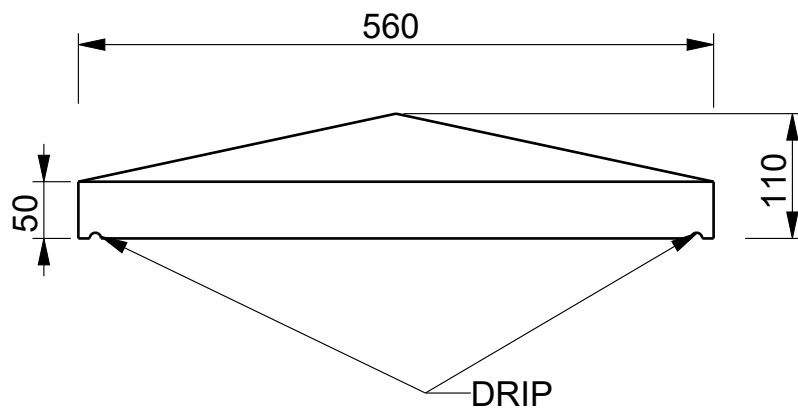

SECTION VIEW
C057

MODEL NAME

C057

DESCRIPTION

Wall Cap Pitch