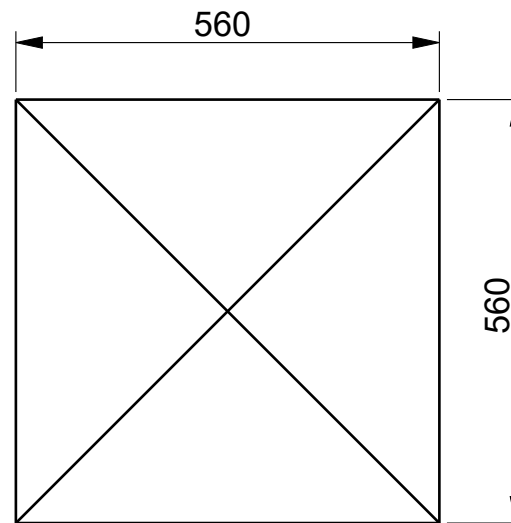

SECTION VIEW
C057

MODEL NAME

C057

DESCRIPTION

Wall Cap Pitch