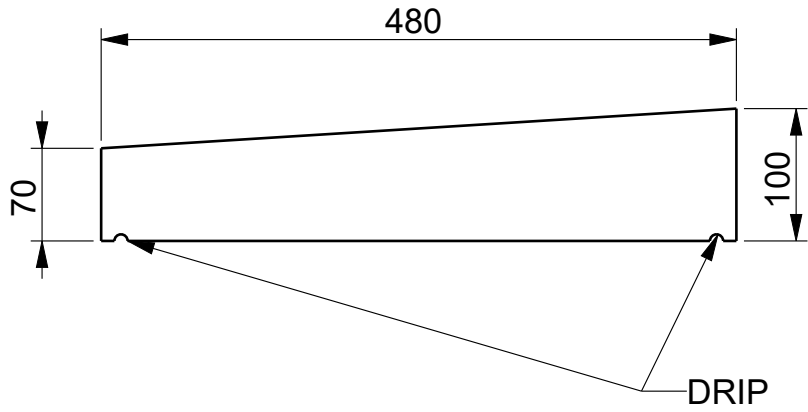

SECTION VIEW
C004

MODEL NAME

C004

DESCRIPTION

Wall Coping Sloped