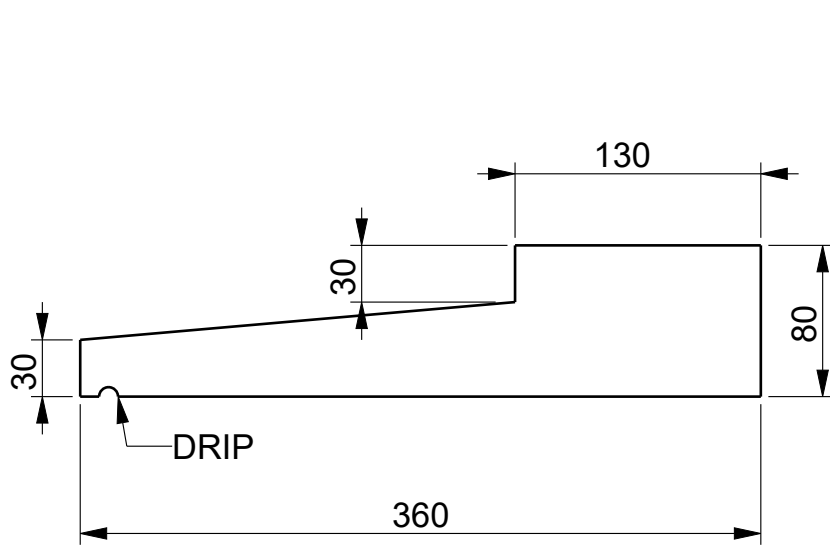

SECTION VIEW  
W025

1200
Available Lengths (A)

MODEL NAME	W025
DESCRIPTION	WINDOWSILL