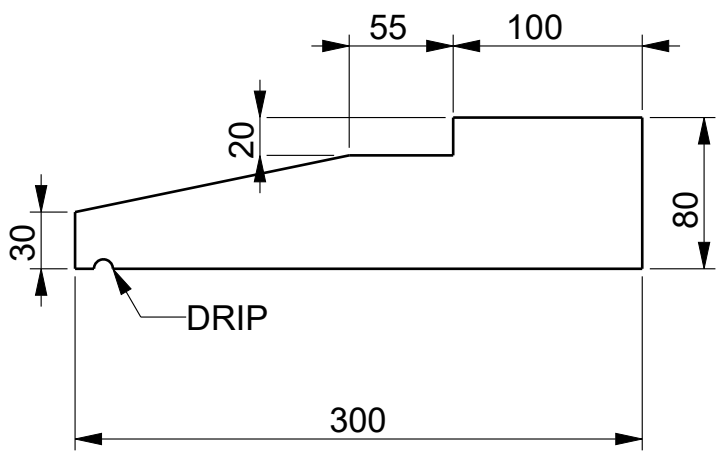

SECTION VIEW
W014

900
1200
1800
Available Lengths (A)

MODEL NAME	W014
DESCRIPTION	WINDOWSILL