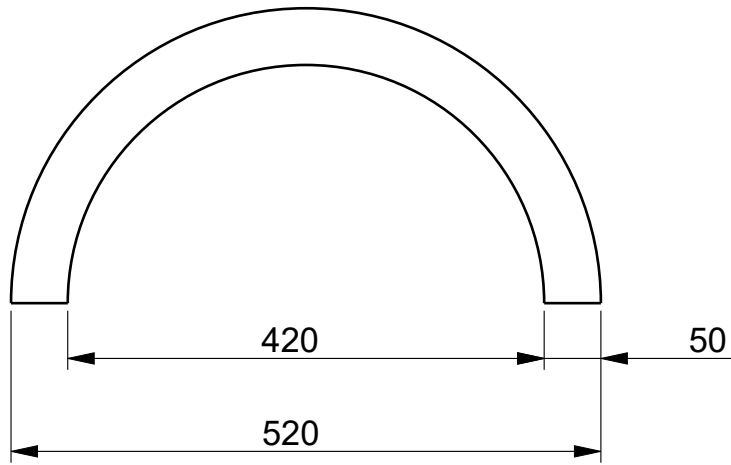

SECTION VIEW
C044

MODEL NAME

C044

DESCRIPTION

Tree Ring