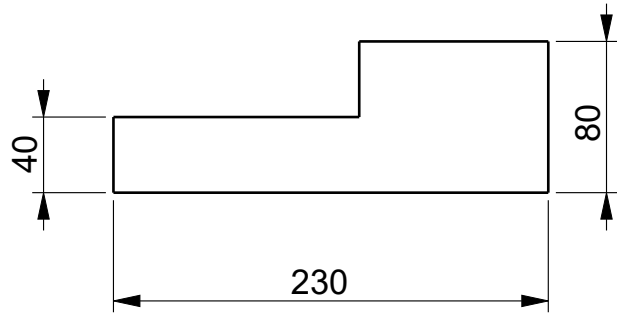

Section VIEW
C071

2400
1500
Available Lengths (A)

MODEL NAME	C071
DESCRIPTION	Patio spacer