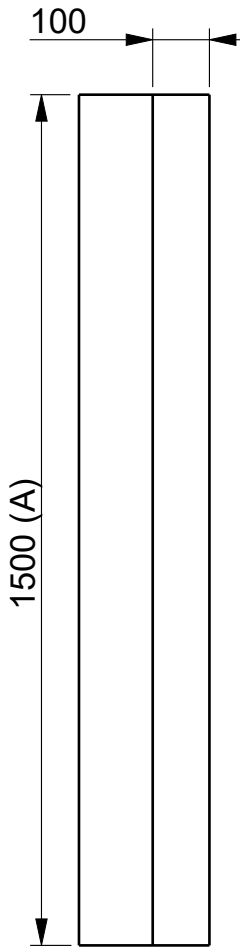

Section VIEW
C071

2400
1500
Available Lengths (A)

MODEL NAME	C071
DESCRIPTION	Patio spacer