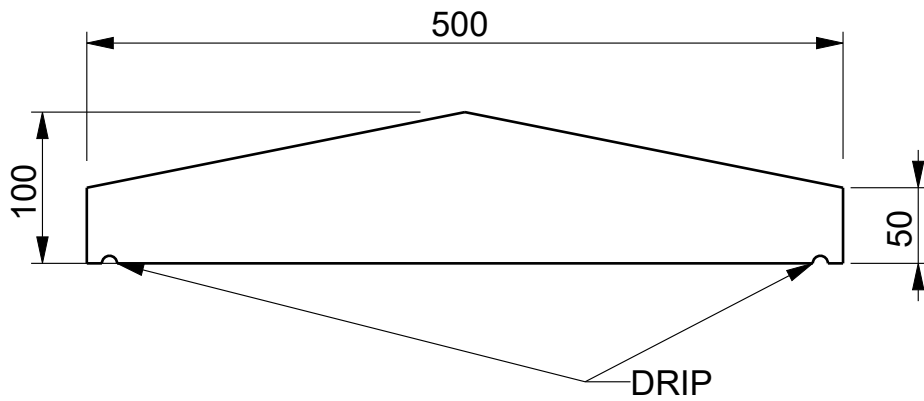

SECTION VIEW
C030

MODEL NAME

C030

DESCRIPTION

Wall Coping Pitched