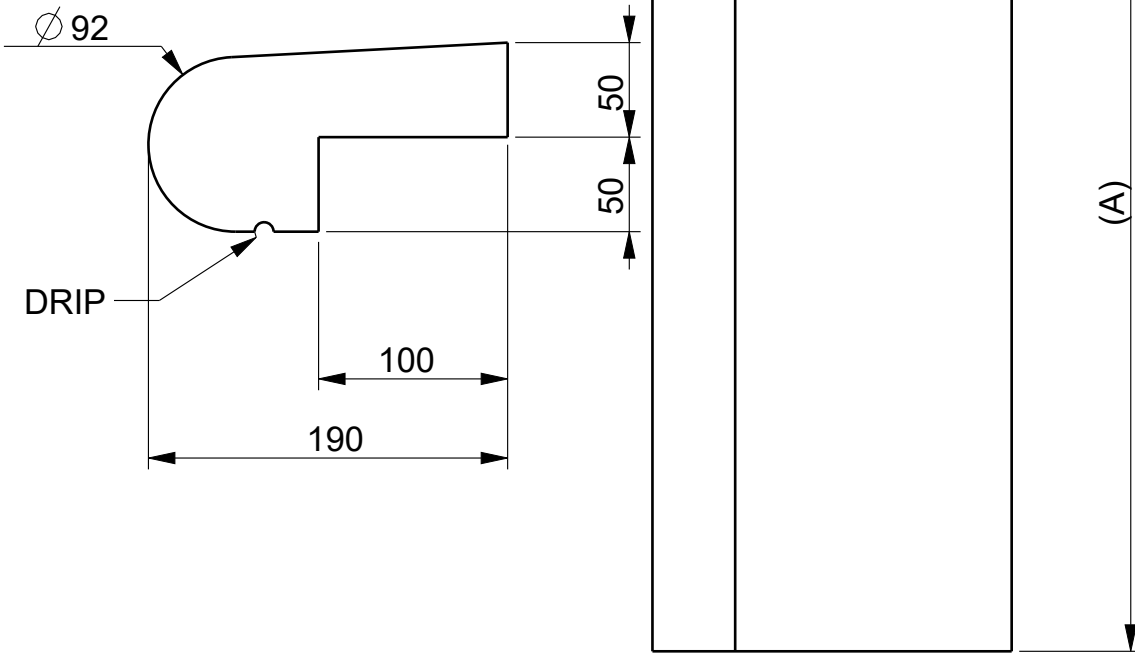

SECTION VIEW  
W005

900
1800
Available Lengths (A)

MODEL NAME	W005
DESCRIPTION	WINDOWSILL