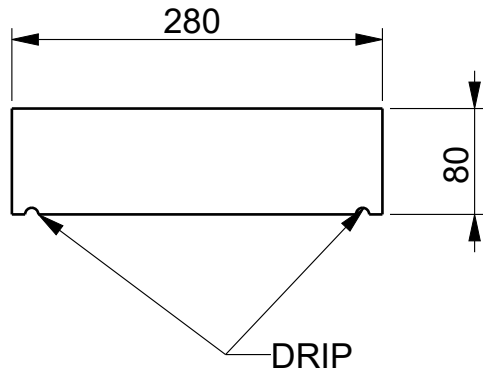

SECTION VIEW
C016

MODEL NAME

C016

DESCRIPTION

Wall Coping Flat