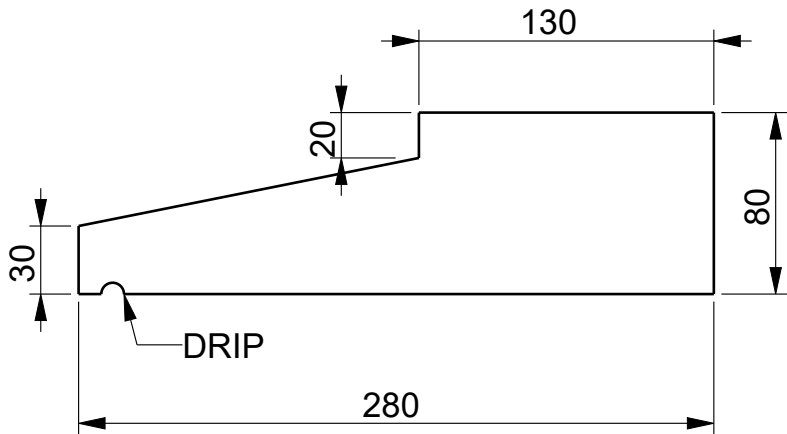

SECTION VIEW
W031

1200
Available Lengths (A)

MODEL NAME	W031
DESCRIPTION	WINDOWSILL