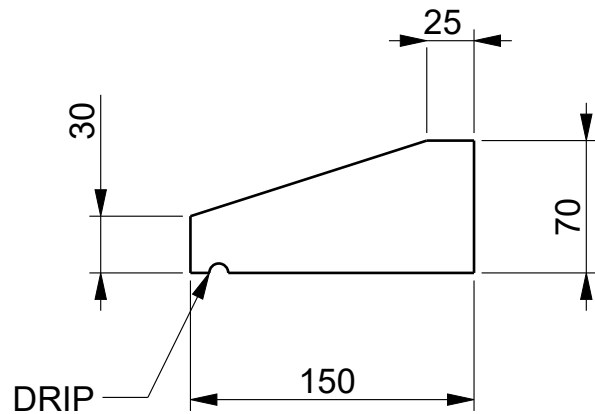

Type P

SECTION VIEW
W010

| |
|-----------------------|
| 900 |
| 1000 |
| 1200 |
| Available Lengths (A) |

| | |
|-------------|------------|
| MODEL NAME | W010 |
| DESCRIPTION | WINDOWSILL |