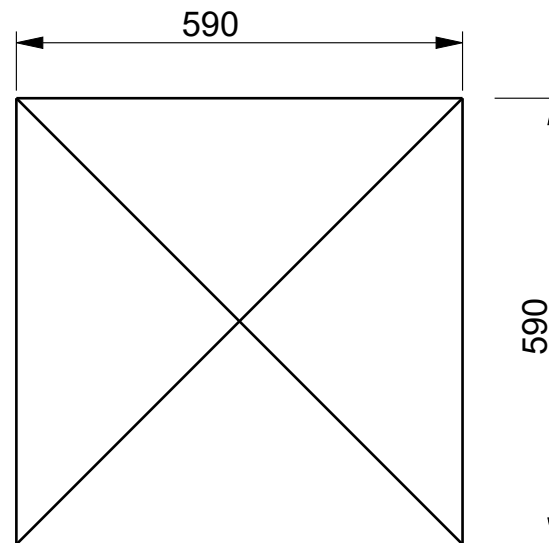

SECTION VIEW
C037

MODEL NAME

C037

DESCRIPTION

Wall Cap Pitch