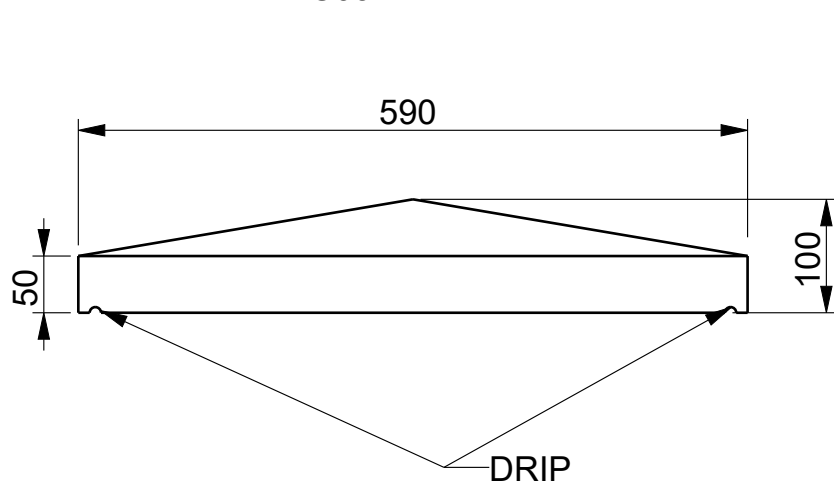

SECTION VIEW
C037

MODEL NAME

C037

DESCRIPTION

Wall Cap Pitch