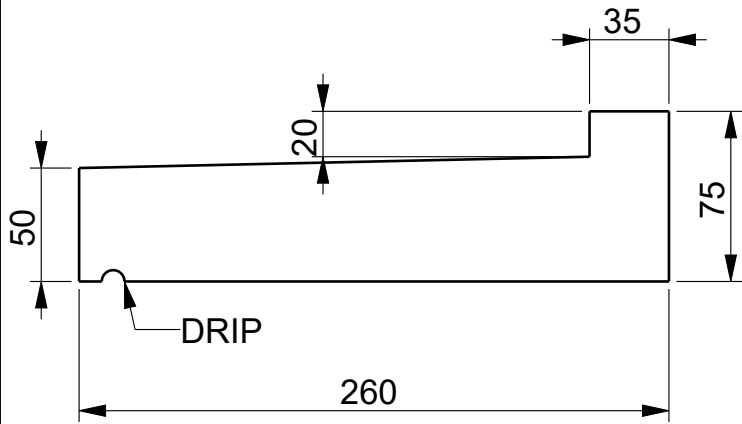

SECTION VIEW  
W029

900
1800
Available Lengths (A)

MODEL NAME

W029

DESCRIPTION

WINDOWSILL