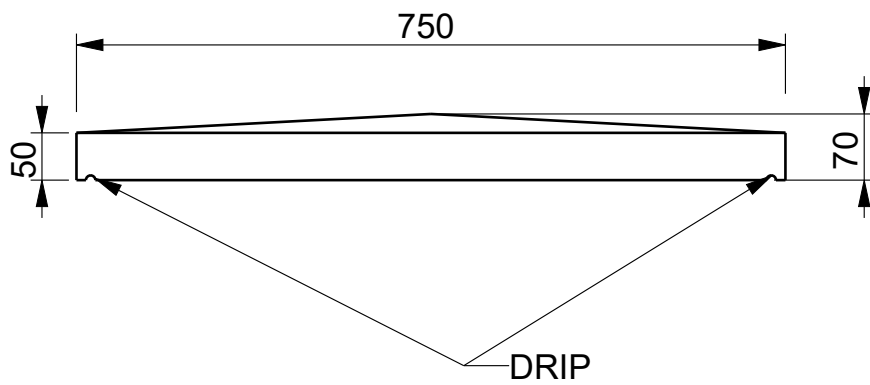

SECTION VIEW
C039

MODEL NAME

C039

DESCRIPTION

Wall Cap Pitch