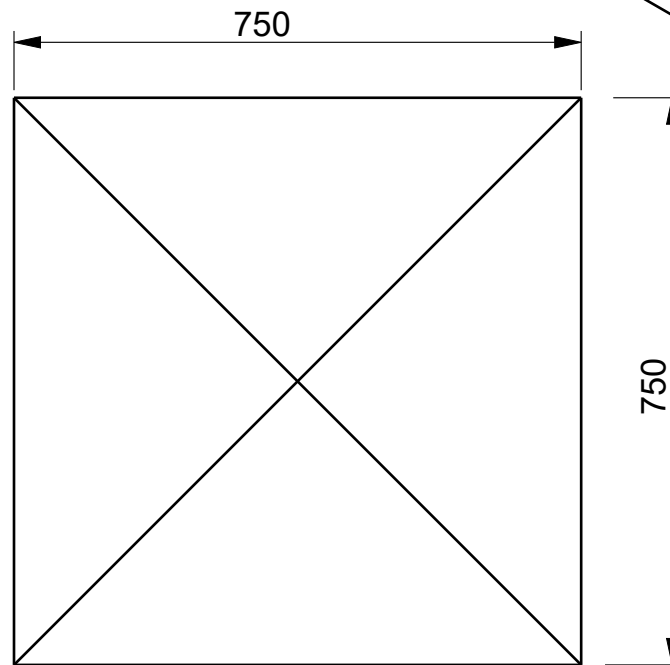

SECTION VIEW
C039

MODEL NAME

C039

DESCRIPTION

Wall Cap Pitch