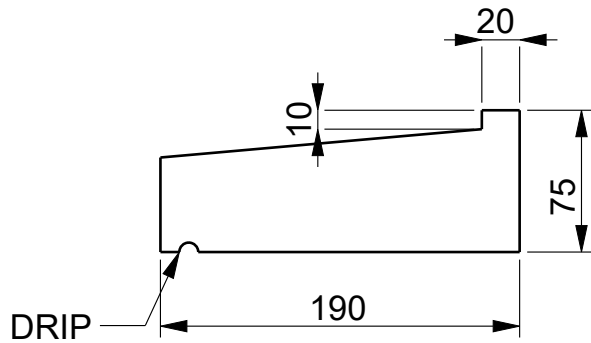

# Type 6

SECTION VIEW  
W008

1200
Available Lengths (A)

MODEL NAME	W008
DESCRIPTION	WINDOWSILL