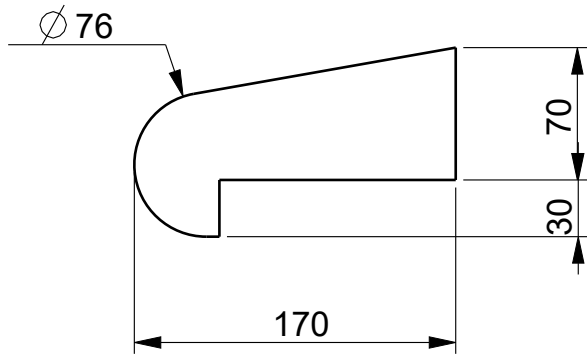

SECTION VIEW

900
1200
Available Lengths (A)

MODEL NAME	W002
DESCRIPTION	WINDOWSILL