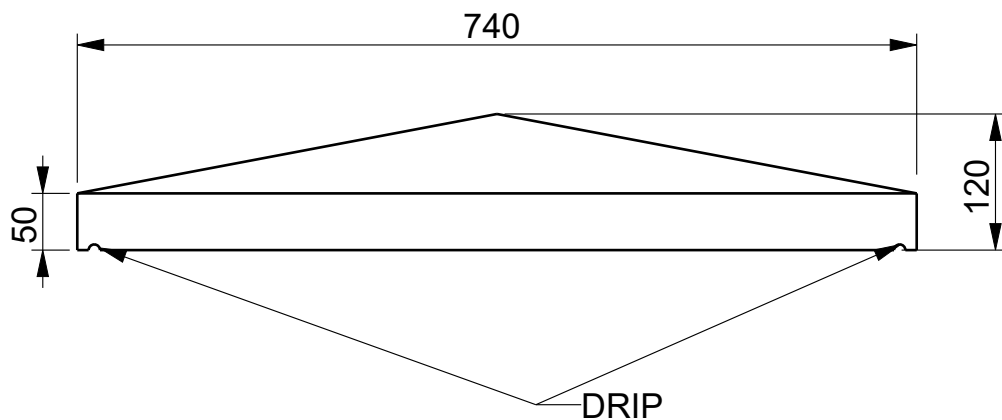

SECTION VIEW
C054

MODEL NAME

C054

DESCRIPTION

Wall Cap Pitch