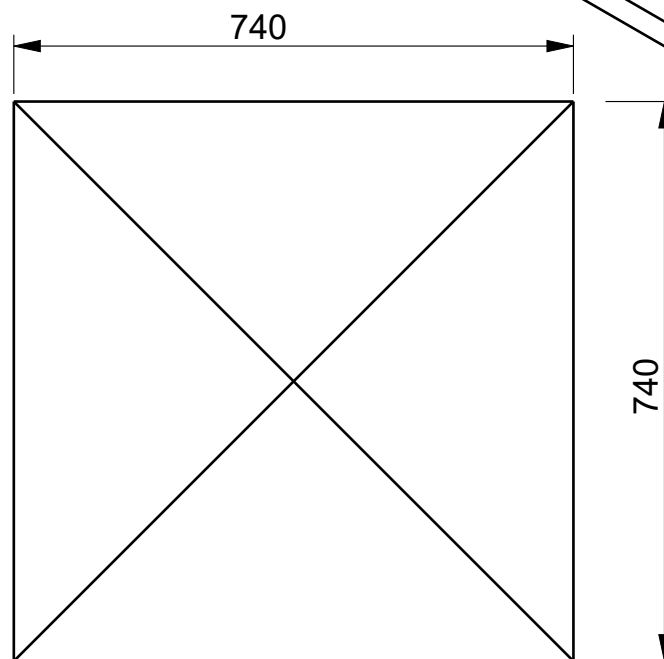

SECTION VIEW
C054

MODEL NAME

C054

DESCRIPTION

Wall Cap Pitch