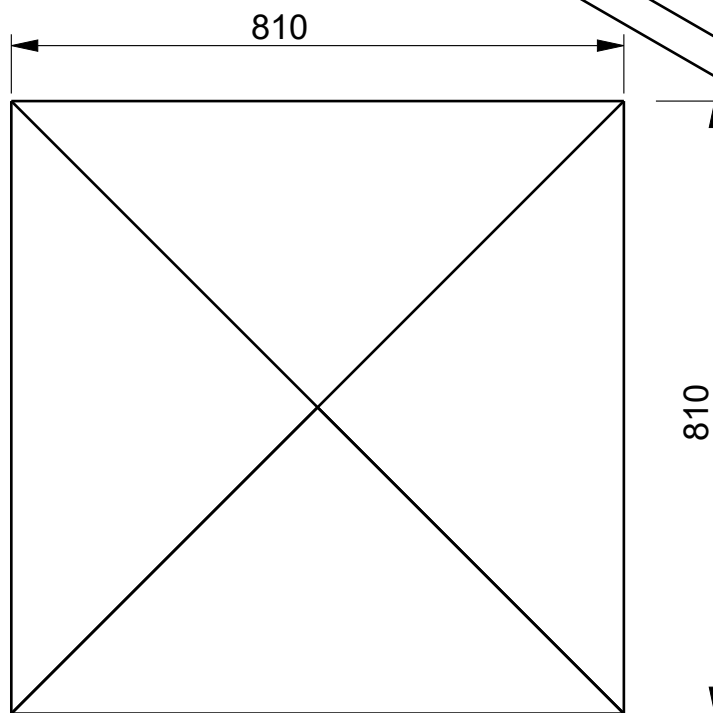

SECTION VIEW  
C038

MODEL NAME

C038

DESCRIPTION

Wall Cap Pitch