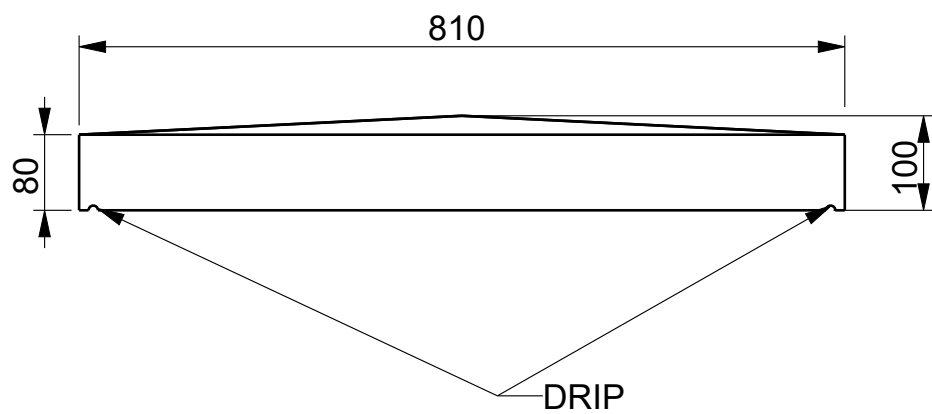

SECTION VIEW  
C038

MODEL NAME

C038

DESCRIPTION

Wall Cap Pitch